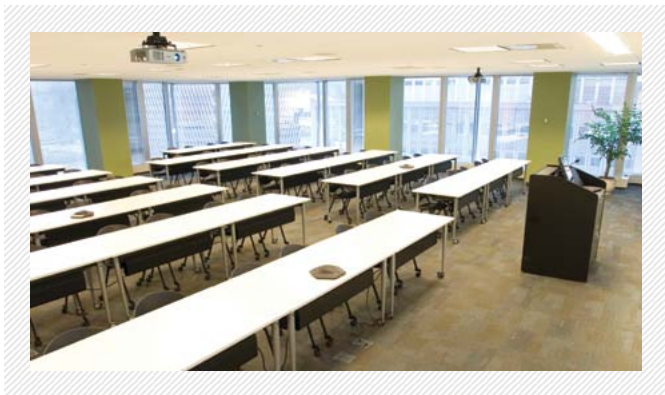

SMART BOARD SET-UP

Available in Both Rooms

FOUNTAIN ROOM

Theater Style (Seats 84)

PLAZA ROOM

Classroom Set-Up - Front View (Seats 82)

FOUNTAIN ROOM

U-Shaped Set-Up (Seats 26)

PLAZA ROOM

Classroom Set-Up - Back View (Seats 82)

ADDITIONAL PLAZA ROOM ARRANGEMENTS:

Theatre Set-Up (Seats 144) | U-Shape Set-Up (Seats 38)

FOUNTAIN ROOM

Classroom Set-Up (Seats 30)

ADDITIONAL FOUNTAIN ROOM ARRANGEMENTS:

Fountain Room Theatre Set-Up (Seats 84)