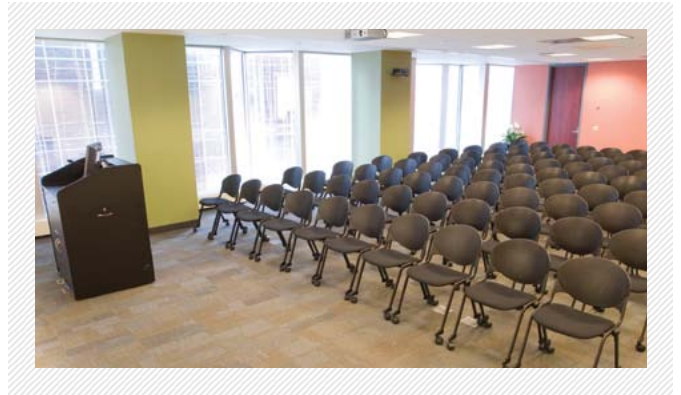

SMART BOARD SET-UP

Available in Both Rooms

FOUNTAIN ROOM

Theater Style (Seats 84)

PLAZA ROOM

Classroom Set-Up - Front View (Seats 82)

FOUNTAIN ROOM

U-Shaped Set-Up (Seats 26)

PLAZA ROOM

Classroom Set-Up - Back View (Seats 82)

ADDITIONAL PLAZA ROOM ARRANGEMENTS:

Theatre Set-Up (Seats 144) | U-Shape Set-Up (Seats 38)

FOUNTAIN ROOM

Classroom Set-Up (Seats 30)

ADDITIONAL FOUNTAIN ROOM ARRANGEMENTS:

Fountain Room Theatre Set-Up (Seats 84)