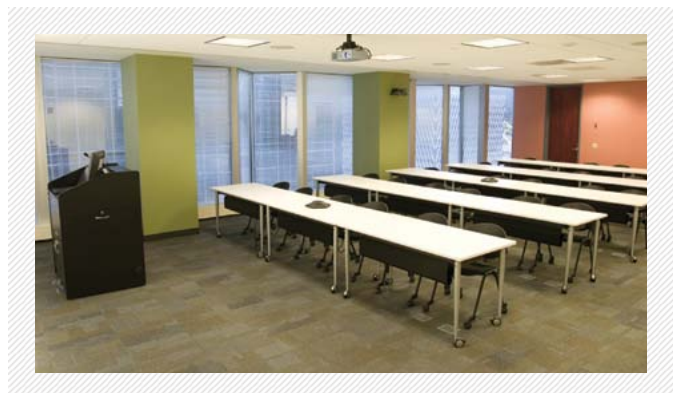

SMART BOARD SET-UP

Available in Both Rooms

FOUNTAIN ROOM

Theater Style (Seats 84)

PLAZA ROOM

Classroom Set-Up - Front View (Seats 82)

FOUNTAIN ROOM

U-Shaped Set-Up (Seats 26)

PLAZA ROOM

Classroom Set-Up - Back View (Seats 82)

ADDITIONAL PLAZA ROOM ARRANGEMENTS:

Theatre Set-Up (Seats 144) | U-Shape Set-Up (Seats 38)

FOUNTAIN ROOM

Classroom Set-Up (Seats 30)

ADDITIONAL FOUNTAIN ROOM ARRANGEMENTS:

Fountain Room Theatre Set-Up (Seats 84)