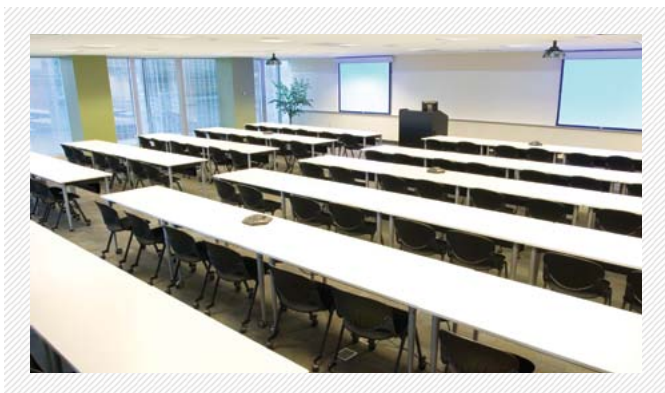

SMART BOARD SET-UP

Available in Both Rooms

FOUNTAIN ROOM

Theater Style (Seats 84)

PLAZA ROOM

Classroom Set-Up - Front View (Seats 82)

FOUNTAIN ROOM

U-Shaped Set-Up (Seats 26)

PLAZA ROOM

Classroom Set-Up - Back View (Seats 82)

ADDITIONAL PLAZA ROOM ARRANGEMENTS:

Theatre Set-Up (Seats 144) | U-Shape Set-Up (Seats 38)

FOUNTAIN ROOM

Classroom Set-Up (Seats 30)

ADDITIONAL FOUNTAIN ROOM ARRANGEMENTS:

Fountain Room Theatre Set-Up (Seats 84)