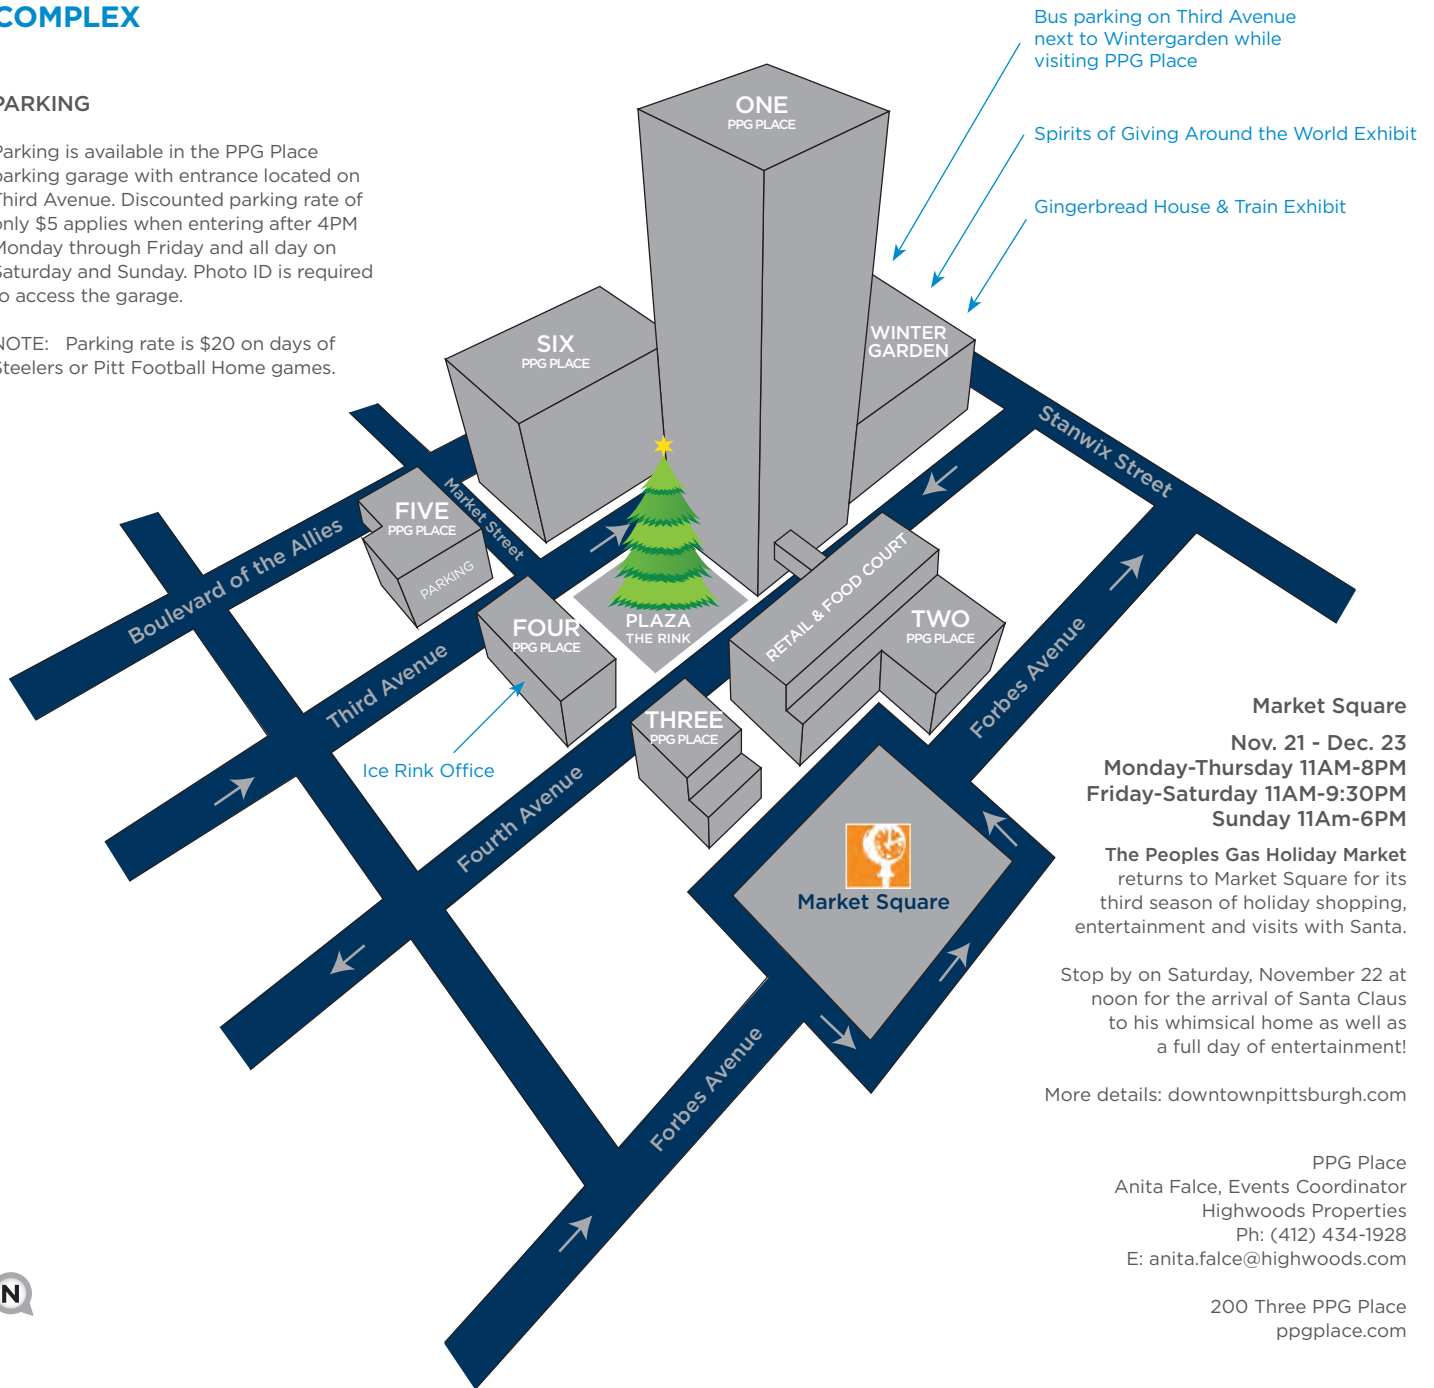

MAP OF PPG PLACE COMPLEX

PARKING

Parking is available in the PPG Place parking garage with entrance located on Third Avenue. Discounted parking rate of only $5 applies when entering after 4PM Monday through Friday and all day on Saturday and Sunday. Photo ID is required to access the garage.

NOTE: Parking rate is $20 on days of Steelers or Pitt Football Home games.

Market Square
Nov. 21 - Dec. 23
Monday-Thursday 11AM-8PM
Friday-Saturday 11AM-9:30PM
Sunday 11Am-6PM

The Peoples Gas Holiday Market returns to Market Square for its third season of holiday shopping, entertainment and visits with Santa.

Stop by on Saturday, November 22 at noon for the arrival of Santa Claus to his whimsical home as well as a full day of entertainment!

More details: downtownpittsburgh.com

PPG Place
Anita Falce, Events Coordinator
Highwoods Properties
Ph: (412) 434-1928
E: anita.falce@highwoods.com

200 Three PPG Place
ppgplace.com